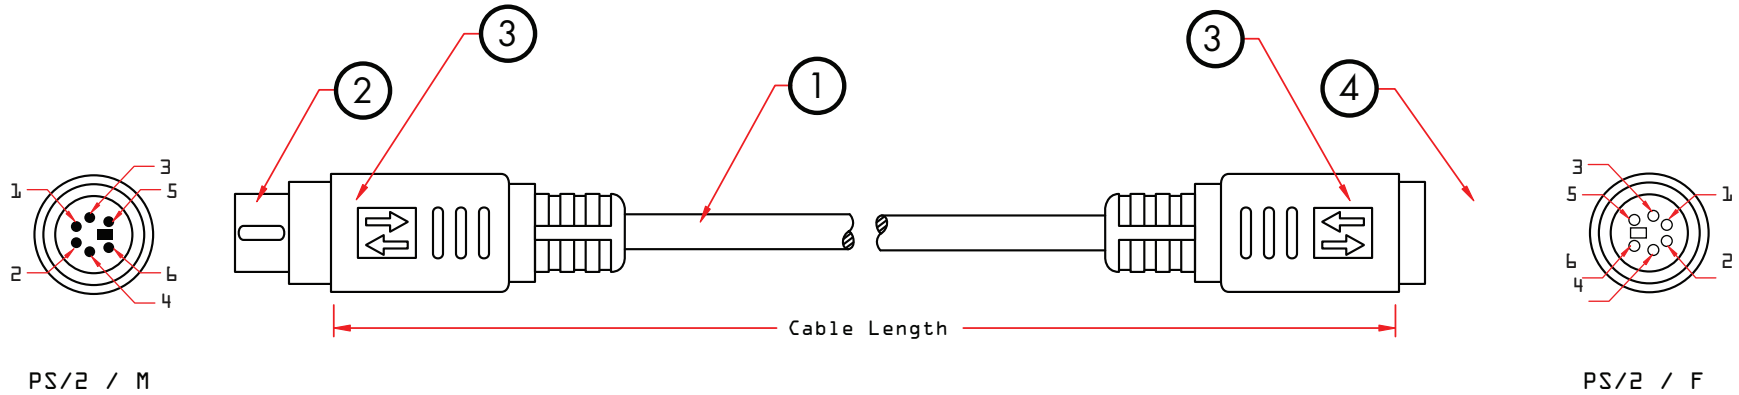

| REV. | DESCRIPTION | DATE |
|------|-------------|---------|
| A | | |
| B | | 11-2006 |

| PART NO. | CABLE LENGTH |
|----------|--------------|
| 00731 | 3 ft |
| 00702 | 6 ft |
| 00712 | 10 ft |
| 00716 | 15 ft |
| 00718 | 25 ft |
| 00722 | 50 ft |
| | 100 ft |

| Pin Assignment | | |
|----------------|-------|-------------|
| PS/2 Male | | PS/2 Female |
| 1 | ————— | 1 |
| 2 | ————— | 2 |
| 3 | ————— | 3 |
| 4 | ————— | 4 |
| 5 | ————— | 5 |
| 6 | ————— | 6 |
| S | ————— | S |

| NO. | SPECIFICATIONS |
|----------|---|
| 4 | PS/2 (MiniDIN6) Female w/ Gold Plating Contacts |
| 3 | Beige Molded PVC Hood |
| 2 | PS/2 (MiniDIN6) Male w/ Gold Plating Contacts |
| 1 | 6C 28AWG (7*0.12mm) + 26AWG Drain Wire (7*0.16mm), w/ Al-Foil Shield, Beige Outer PVC Jacket, UL2464 Equivalent |
| BOM LIST | |

| PS2 Mini Din6 Male-Female | | | | DRAWER | MPD |
|---------------------------|---|-------|------|------------------|-----|
| TITLE | PS/2 Male / PS/2 Female Mouse / Keyboard Cable Color : Beige | | | CHECKED | MAC |
| MATERIAL | | SCALE | | APPROVED | MAC |
| REV. | A | UNIT | INCH | | |
| | | | | PCCABLES.COM INC | |