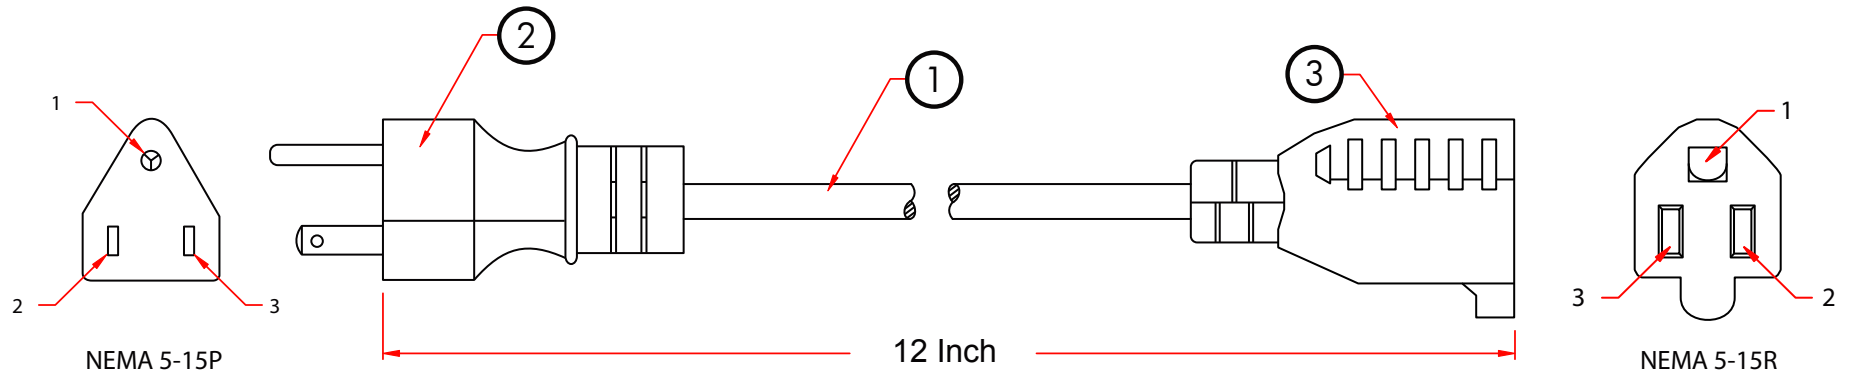

REV.	DESCRIPTION	DATE
A		
B		

Pin Assignment	
NEMA 5-15P	NEMA 5-15R
1 ————— 1	Green
—————	White
2 ————— 2	Black

3		UL/CSA Approved, NEMA 5-15R, Color Black.	ITEM NUMBER	01208		DRAWER	JFK
2		UL/CSA Approved, NEMA 5-15P, Color Black.	TITLE	Standard PC NEMA 5/15P / Monitor NEMA 5/15R Power Cable		CHECKED	
1		UL/CSA Approved SVT 16AWG/3C(41*0.16mm) 125V/10A, 75C, Color: Black	MATERIAL	SCALE		APPROVED	
NO.	SPECIFICATIONS		REV.	A	UNIT	INCH	 
BOM LIST			DRAWING NO:			PCCABLES.COM	