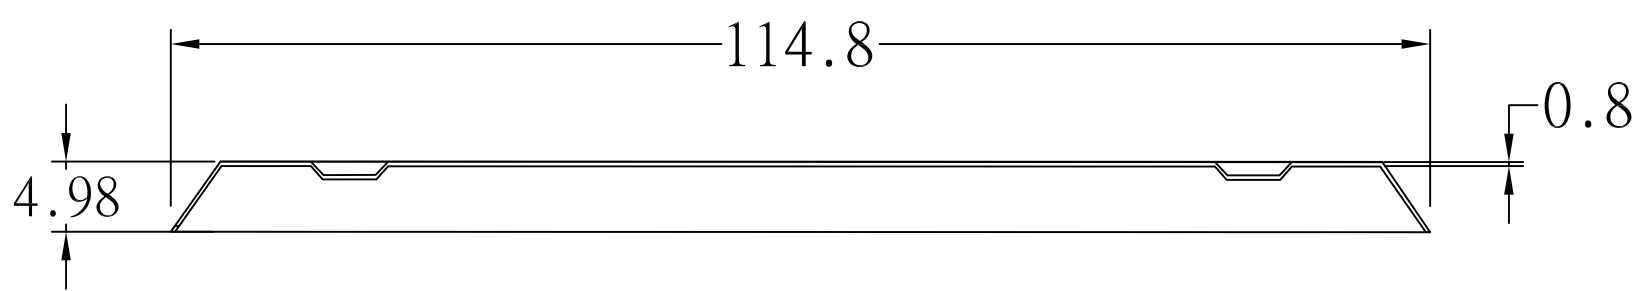

#F6 * 25MM * 2PCS

RoHS

No.	ITEM	Description	QTY	Part #	Title	Part #	Cable Length
3	PE BAG	TRANSPARENT 100MM * 160MM * 0.05	1PCS		Decora 2 Port DB9 or HD-15 Wall Plate, Stainless Steel		
2	SCREW	#F6 * 25MM METAL, NICKE PLATED	2PCS				
1	PANEL	STAINLESS STEEL L: 114.8MM * 70.5MM	1PCS				
				Unit	mm		