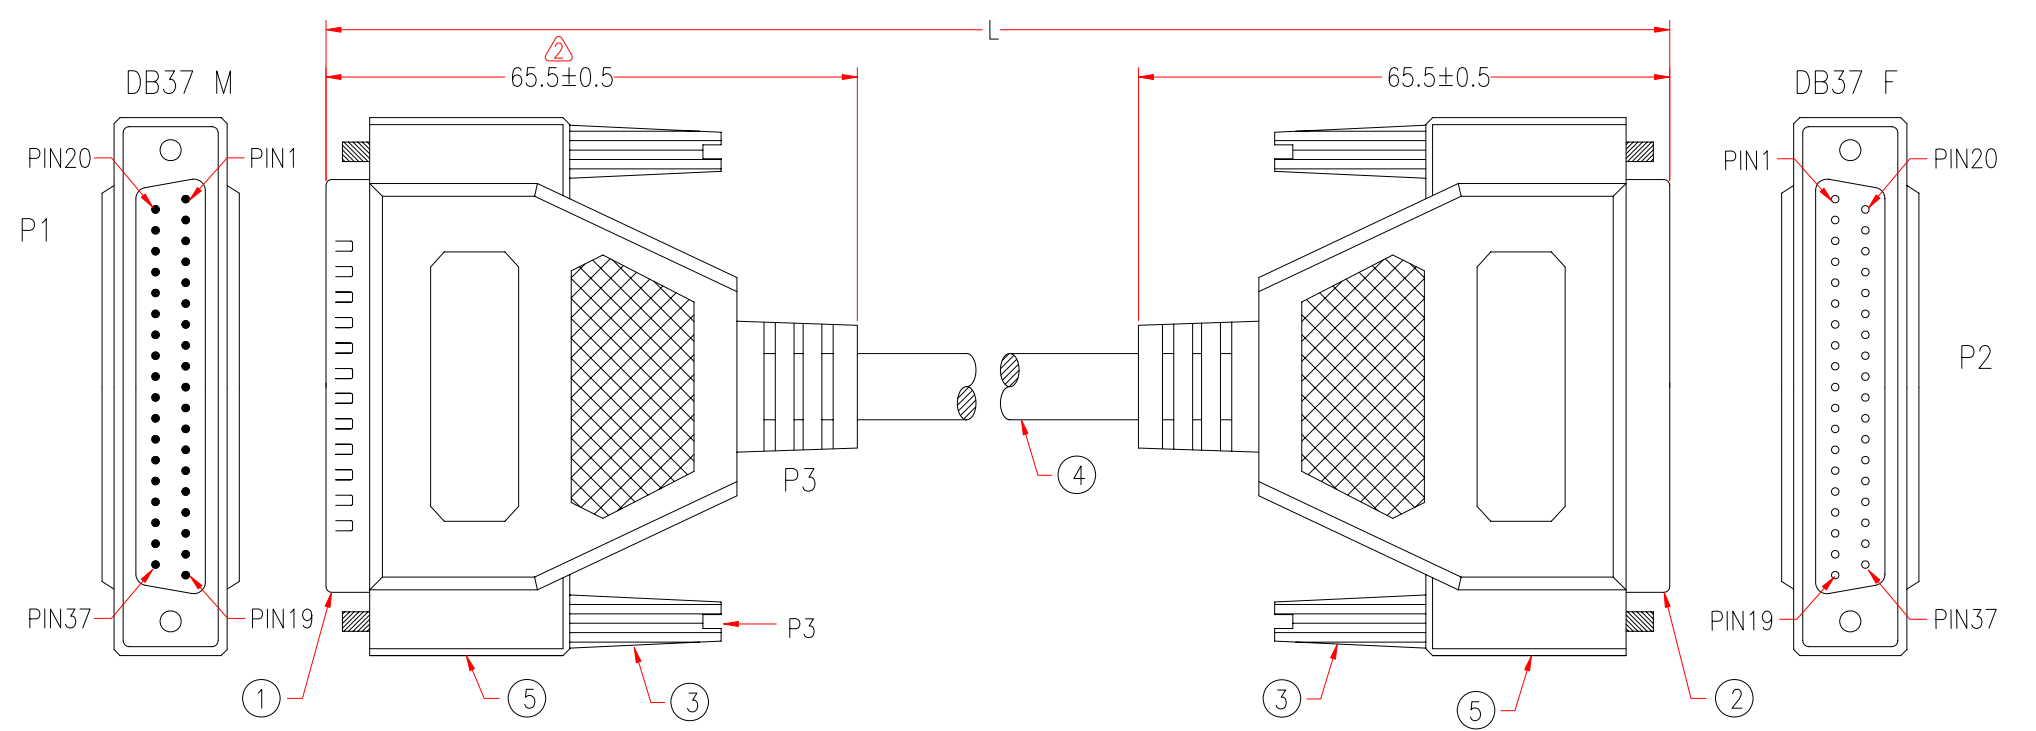

P1,P2: M-Y219A
M-219B
P3: M-432A

Customer No:

PAGE 1 OF 2

③ REV.2 2010.06.14	MODIFY MOLDED SCREW AND ALUMINUM FOIL LENGTH, ADD NOTE
REV.2 2010.06.14	MODIFY MOLDED LENGTH

No.	DESCRIPTION	Q'TY	Supplier
APPROVED	PCCABLES.COM INC	Cable Length Unless Other Spec.	
CHECKED		Tolerances:	
DRAWING		0 ~0.2M ±0.01M 0.21~1.0M ±0.02M 1.1 ~1.5M ±0.025M 1.51~2.1M ±0.03M 2.1M ↑ ±0.04M	
DATE	20/JUN/16	ITEM NO.	00830
		UNIT:mm	

P1,P2:	M-Y219A
	M-219B
P3: M-432A	

Customer No:	No:1
--------------	------

3033

P1	P2	P1	P2		
1	1	BROWN	20	20	LIGHT GREEN/WHITE
2	2	BROWN/WHITE	21	21	LIGHT GREEN/BLACK
3	3	BROWN/BLACK	22	22	BLUE
4	4	RED	23	23	BLUE/WHITE
5	5	RED/WHITE	24	24	BLUE/BLACK
6	6	RED/BLACK	25	25	LIGHT BLUE
7	7	ORANGE	26	26	LIGHT BLUE/WHITE
8	8	ORANGE/WHITE	27	27	LIGHT BLUE/BLACK
9	9	ORANGE/BLACK	28	28	PURPLE
10	10	PINK	29	29	PURPLE/WHITE
11	11	PINK/WHITE	30	30	PURPLE/BLACK
12	12	PINK/BLACK	31	31	GREY
13	13	YELLOW	32	32	GREY/WHITE
14	14	YELLOW/WHITE	33	33	GREY/BLACK
15	15	YELLOW/BLACK	34	34	WHITE
16	16	GREEN	35	35	WHITE/BLACK
17	17	GREEN/WHITE	36	36	BLACK
18	18	GREEN/BLACK	37	37	BLACK/WHITE
19	19	LIGHT GREEN SHIELD			SHIELD

⚠ NOTE: ALL relevant materials are complied with RoHS directive

No.	DESCRIPTION	Q'TY	Supplier
5	BLACK PVC TUPE ϕ 3.0*42mm	2	M304
	ALUMINUM FOIL 38*130mm ⚠	2	M579
	MOLDED PE COLOR TRANSPARENT		M280
	MOLDED PVC BEIGE		M304
4	NON-UL 37C 28AWG, ALUM-MYLAR FOIL SHIELDING WITH DRAIN WIRE, OD 8.5mm, JACKET BEIGE, DRAWING No. EMAL2837C-104	L-20mm	M304
3	MOLDED SCREW #4-40, LENGTH 46.5mm, BEIGE	4	M95
2	DB37 FEMALE, GOLD FLASH ON CONTACTS, BLUE INSULATOR	1	M108
1	DB37 MALE, GOLD FLASH ON CONTACTS, BLUE INSULATOR	1	M108

PAGE 2 OF 2

APPROVED		PCCABLES.COM INC	Cable Length Unless Other Spec. Tolerances: 0 ~0.2M ±0.01M 0.21~1.0M ±0.02M 1.1 ~1.5M ±0.025M 1.51~2.1M ±0.03M 2.1M ±0.04M		
CHECKED	HU				
DRAWING	XIAO				
DATE	20/JUN/16	ITEM NO.	00830	UNIT:mm	○