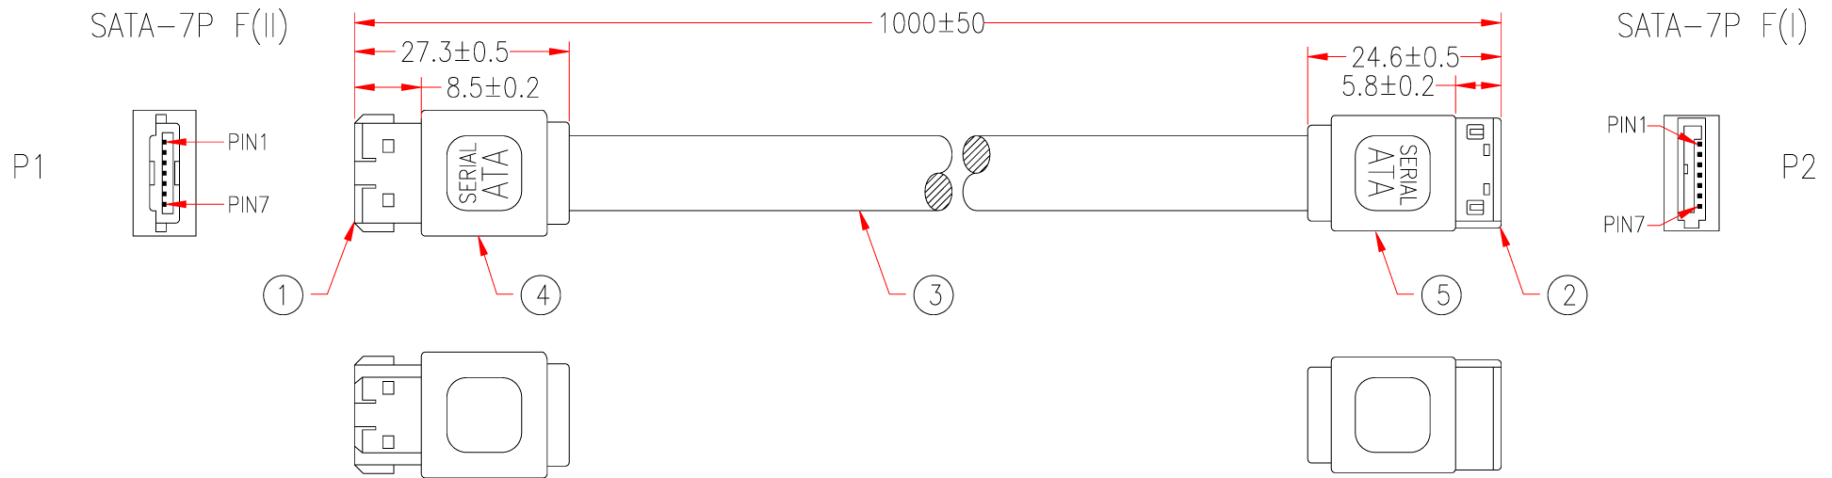

P1: M-348D

P2: M-348C

Customer No.:

9A04

P1	P2
1	1 SHIELD
2	2 WHITE
3	3 WHITE
4	4 SHIELD
4	4 SHIELD
5	5 WHITE
6	6 WHITE
7	7 SHIELD
SHIELD	SHIELD

5	MOLDED PVC BLACK		M304
4	MOLDED PVC BLACK		M304
3	UL2725 SERIAL ATA EXTERNAL CABLE, (26AWG*2C+AM)*2PCS+3D+PVC+B, OD 3.9*9.3mm, JACKET RED (R525F)	1000mm	M298
2	SATA CONNECTOR, FEMALE 7 PIN WITH METAL CASE, BLACK INSULATOR(FIRST SATA)	1Set	M108
1	SATA CONNECTOR, FEMALE 7 PIN WITH METAL CASE, BLACK INSULATOR(SECOND SATA)	1Set	M108
No.	DESCRIPTION	Q'TY	Supplier

APPROVED			Cable Length Unless Other Spec. Tolerances: 0 ~200mm ±10mm 201~1000mm ±20mm 1001 ~1500mm ±25mm 1501~2100mm ±30mm 2100mm↑ ±40mm
CHECKED	TIAN		
DRAWING	SONG		
DATE	16/SEP/05	ITEM NO.	
		UNIT:mm	